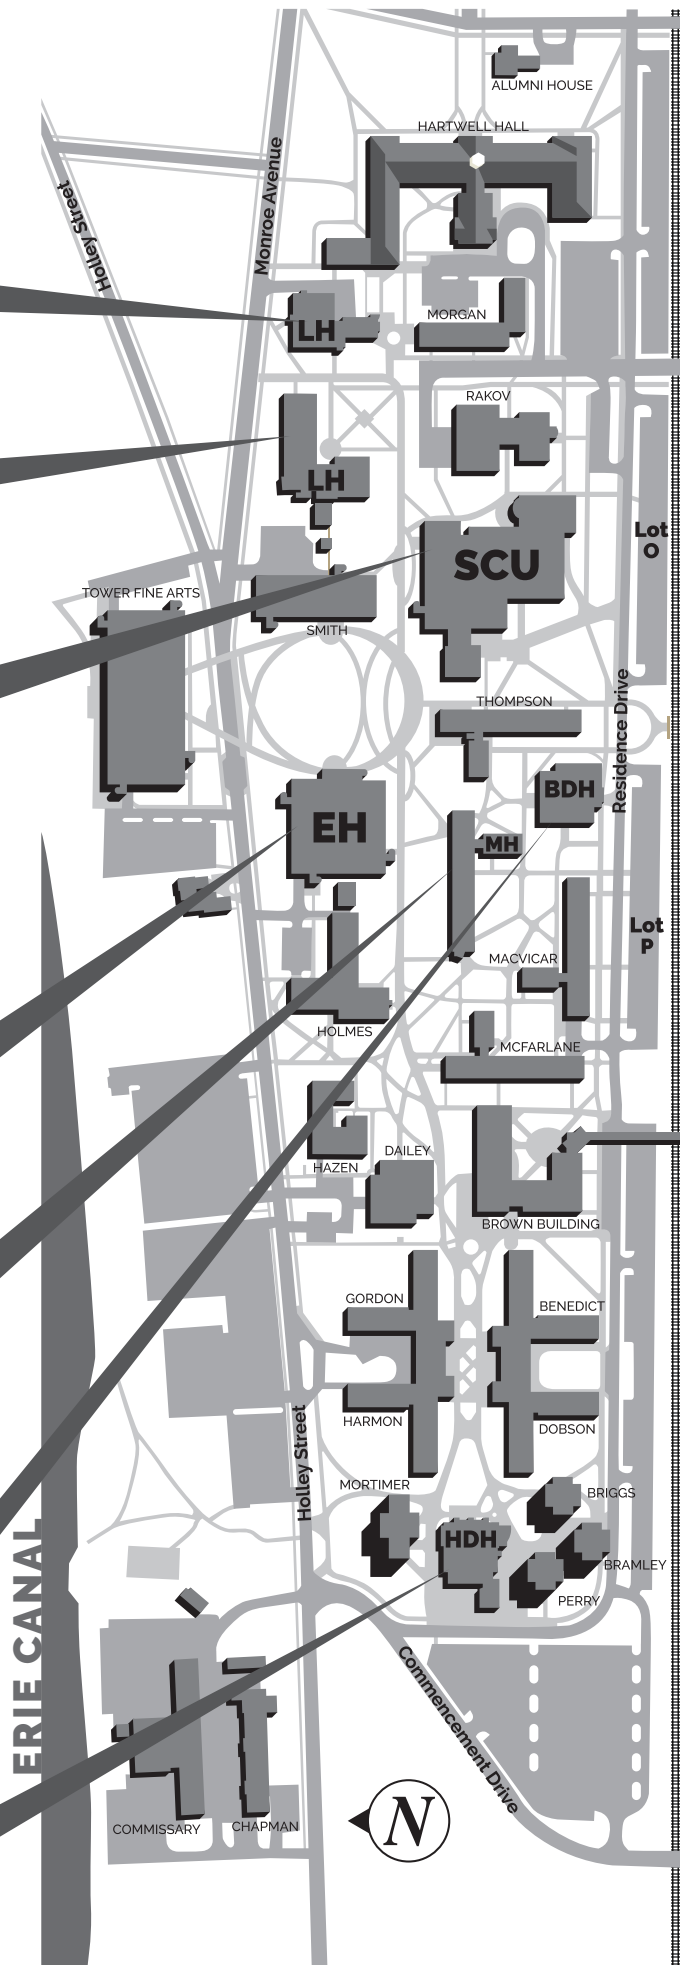

NORTH CAMPUS

LATHROP HALL

Nursing Mother Room—Room 118

LENNON HALL

Monday Workshops
Elsevier Editors' Reception (Tue)
Session Rooms

SEYMOUR COLLEGE UNION

Registration Area
Welcome Reception (Mon)
Session Rooms
Coffee Breaks
Exhibitors
Poster Session and Reception (Tue)

PARKING LOT O

Registration and Commuter Parking
Hotel and Village Shuttle Stop

EDWARDS HALL

Session Rooms
Coffee Breaks

MCLEAN HALL DORM (STUDENTS ONLY)

PARKING LOT P

Hotel and Village Shuttle Stop

BROCKWAY DINING HALL

Lunch (Tue & Thu)

HARRISON DINING HALL

Lunch (Tue & Thu)

The College at
BROCKPORT
STATE UNIVERSITY OF NEW YORK

SOUTH CAMPUS

SPECIAL OLYMPICS PARK

Barbeque (Wed)

SPECIAL EVENTS AND RECREATION CENTER (SERC)

Business Lunch (Wed)
Exercise Facility
Coach Pick-up for Banquet (Thu)

EAGLE HALL HOUSING

PARKING LOT V

Hotel and Village Shuttle Stop

TOWN HOME HOUSING

PARKING LOT Y

Hotel and Village Shuttle Stop